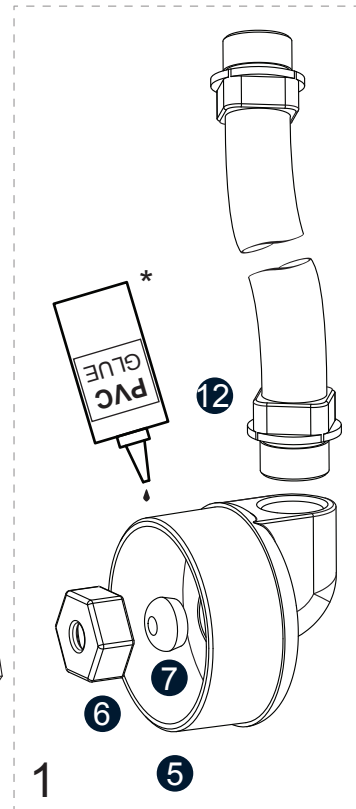

# PZA-WC-S

1. Screws (6)
2. Liner ring
3. Silicone gasket liner
4. Concrete wall conduit
5. Tail piece
6. Hexagon nut
7. Silicon rubber
8. Plastic nut 1
9. Silicon plug
10. Plastic ring
11. Plastic nut 2
12. Flex tube
13. Apply teflon tape

Toolset 513-0151\*

(\* ) Glue and tool not included