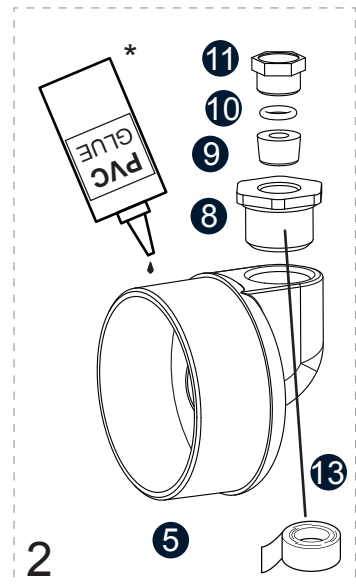

# PZA-WC-S

1. Screws (6)
2. Liner ring
3. Silicone gasket liner
4. Concrete wall conduit
5. Tail piece
6. Hexagon nut
7. Silicon rubber
8. Plastic nut 1
9. Silicon plug
10. Plastic ring
11. Plastic nut 2
12. Flex tube
13. Apply teflon tape

Toolset 513-0151\*

(\* ) Glue and tool not included