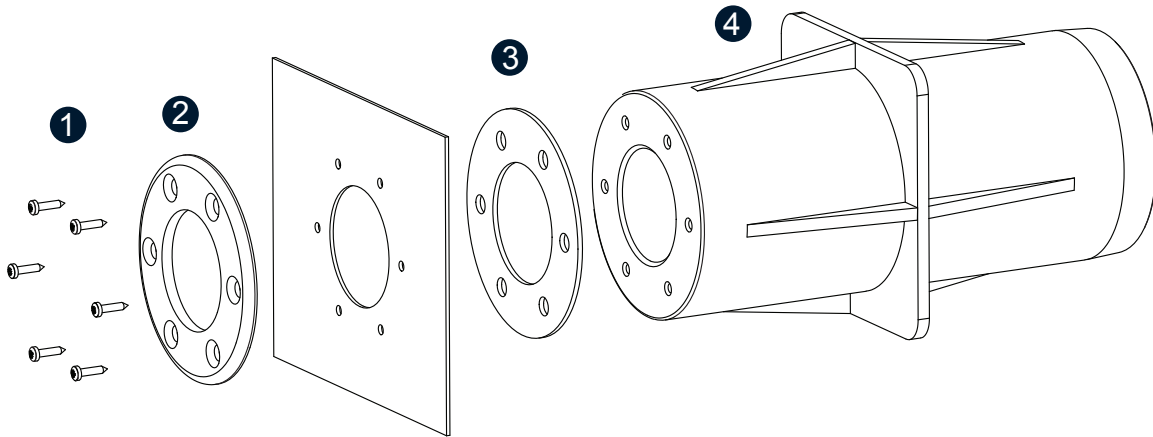

# PZA-WC-S

1. Screws (6)
2. Liner ring
3. Silicone gasket liner
4. Concrete wall conduit
5. Tail piece
6. Hexagon nut
7. Silicon rubber
8. Plastic nut 1
9. Silicon plug
10. Plastic ring
11. Plastic nut 2
12. Flex tube
13. Apply teflon tape

Toolset 513-0151\*

(\* ) Glue and tool not included